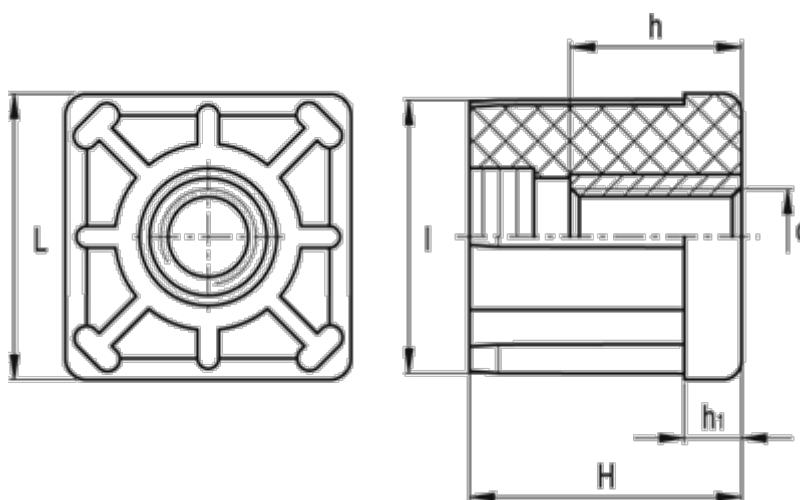

Data Sheet

Article number: 2310320165
Description: E+G Square end-cap
NDX.Q-60x2.0-M16

Measures

d	= M16	Tube wall thickness = 2.0
h	= 15	Weight (g) = 97
H	= 45	
h1	= 10	
Internal tube size	= 56.0	
l	= 56.0	
L	= 60	
Outer tube size	= 60	